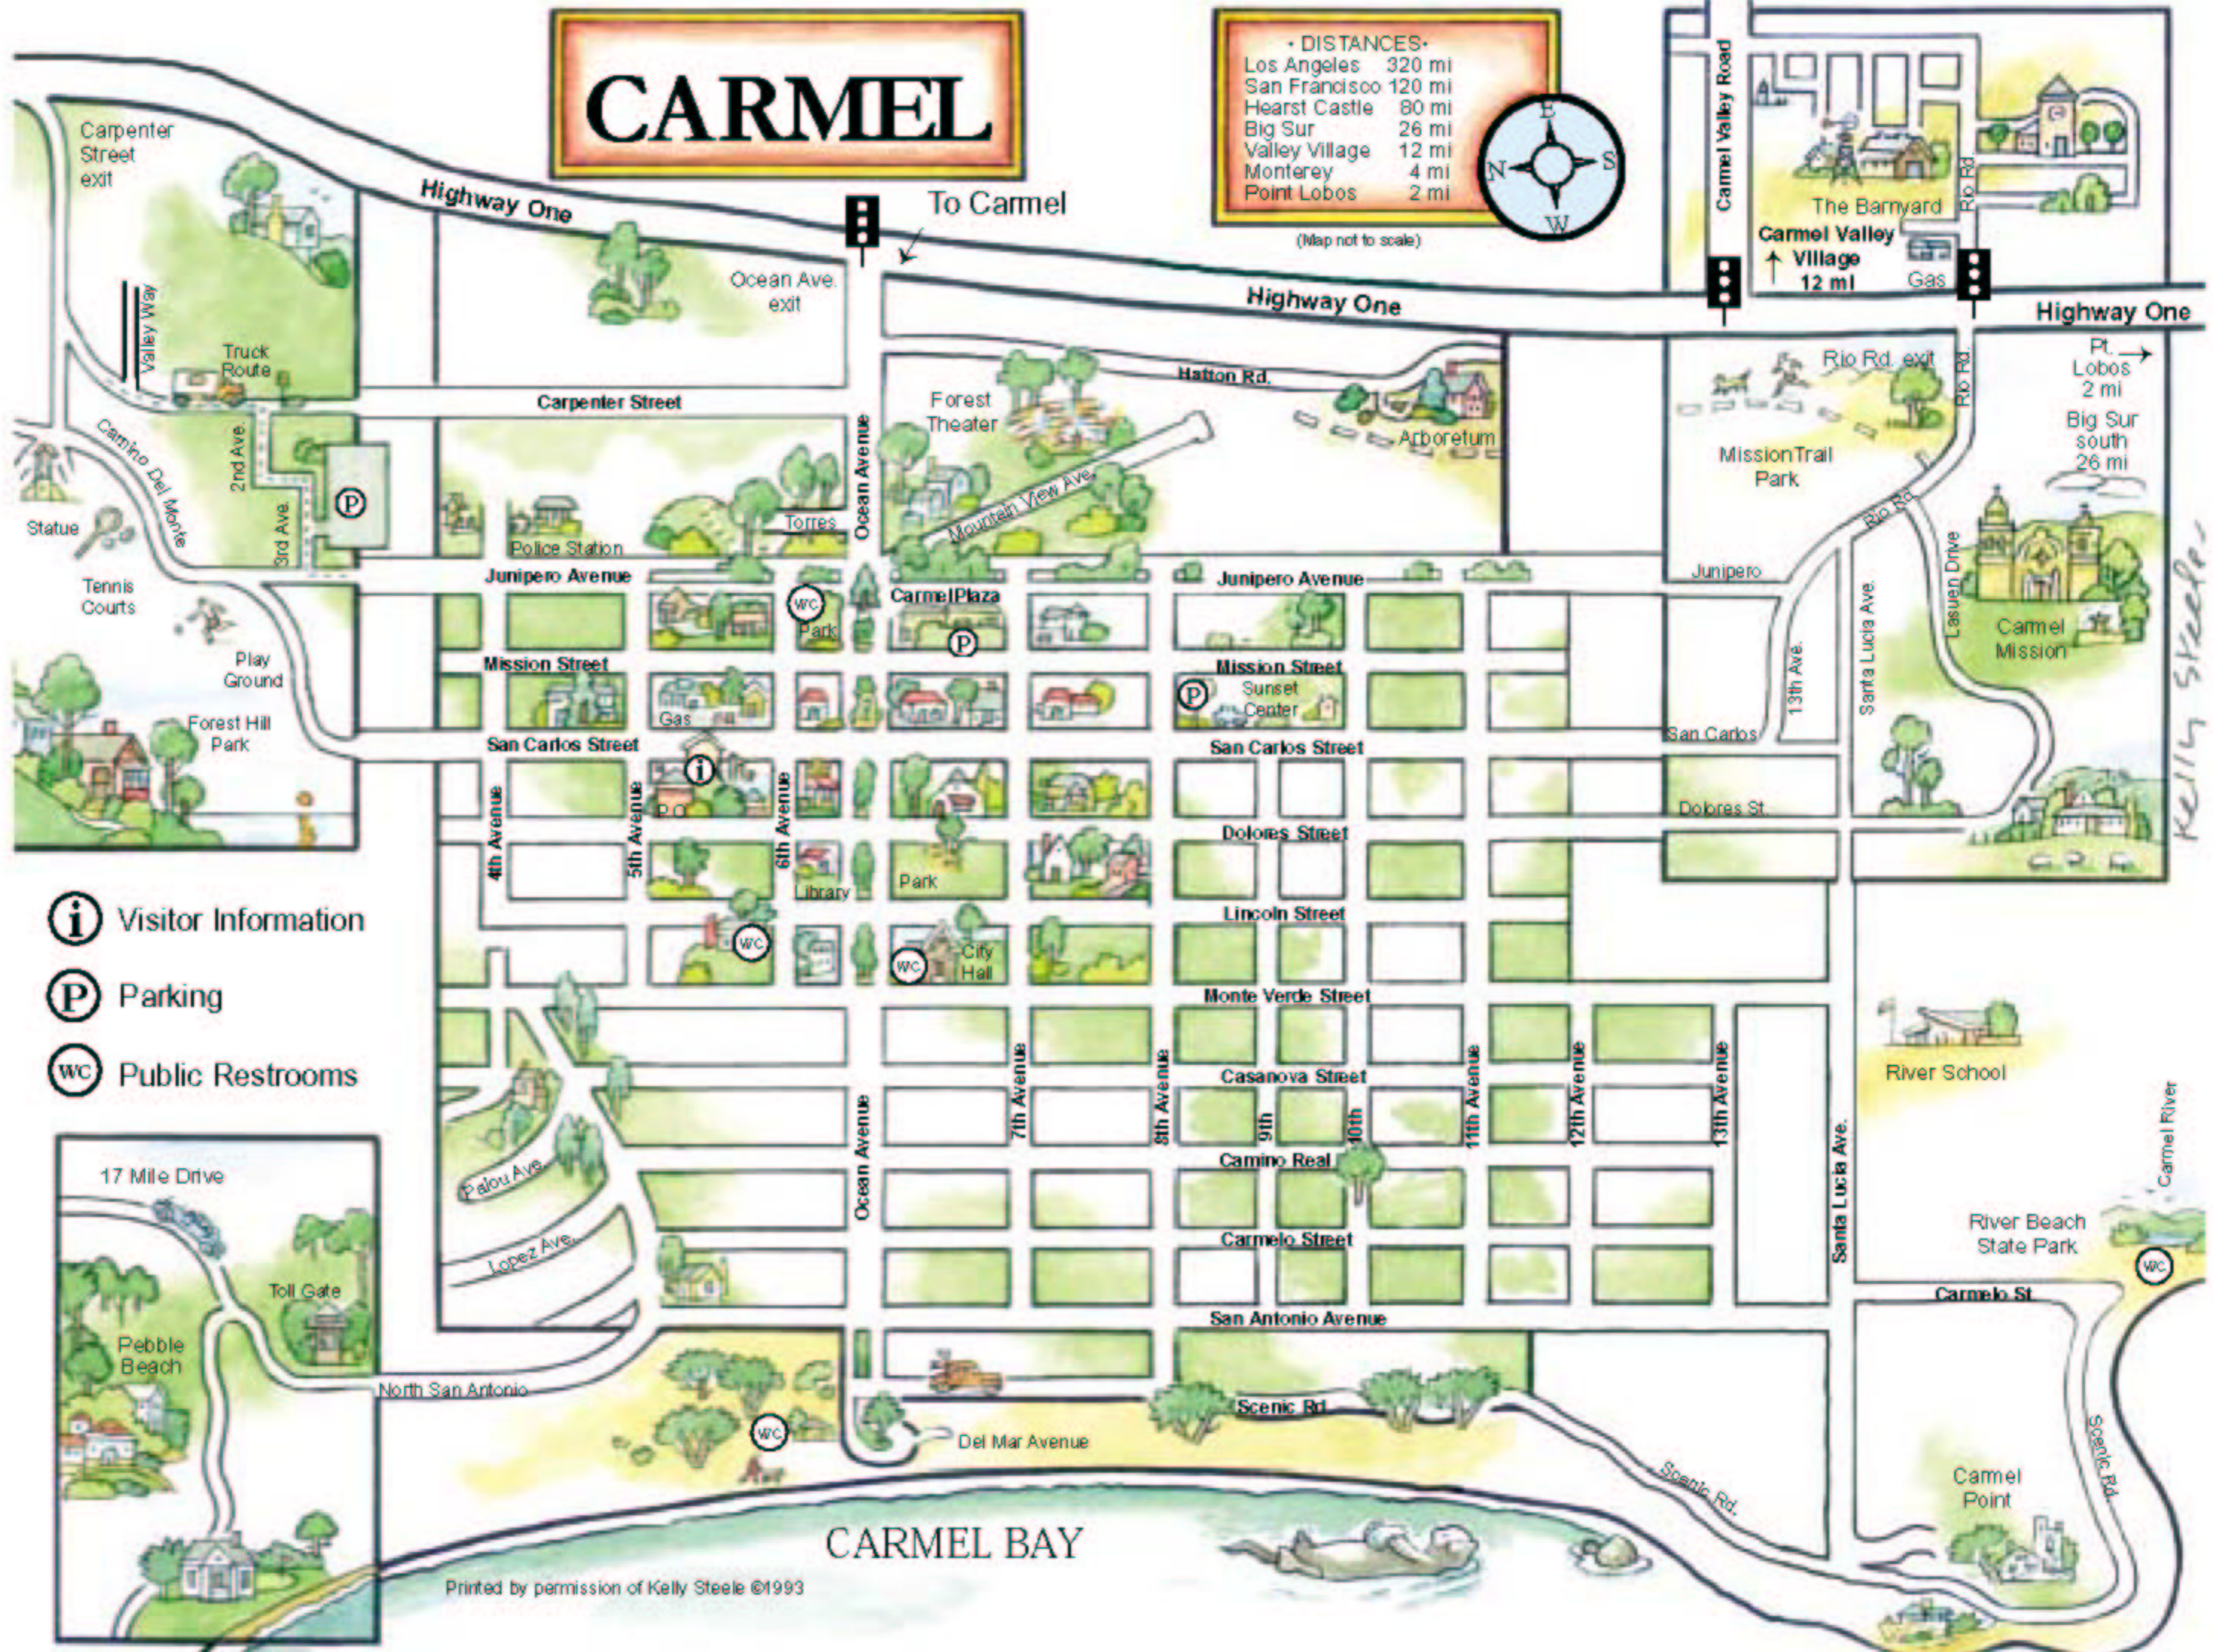

CARMEL

• DISTANCES •

Los Angeles	320 mi
San Francisco	120 mi
Hearst Castle	80 mi
Big Sur	26 mi
Valley Village	12 mi
Monterey	4 mi
Point Lobos	2 mi

(Map not to scale)

- i** Visitor Information
- P** Parking
- wc** Public Restrooms