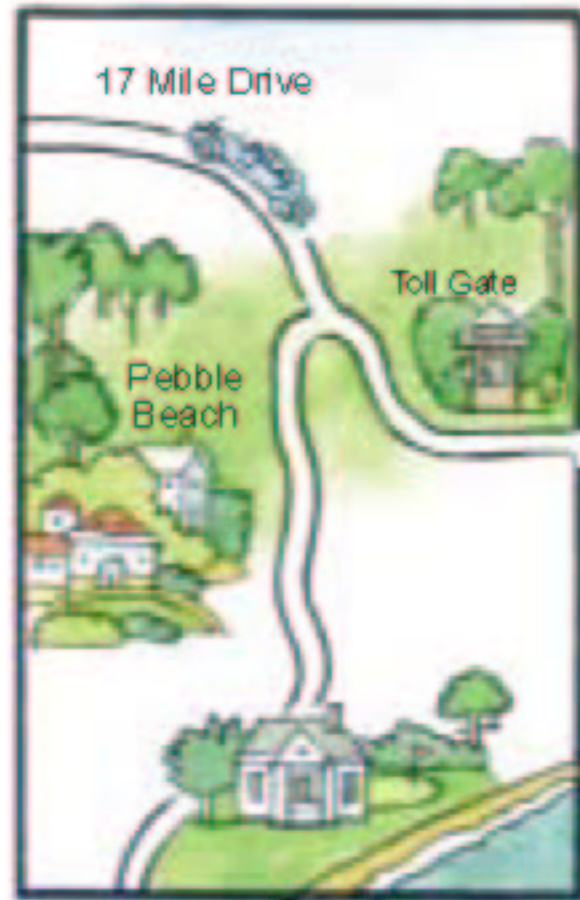

CARMEL

• DISTANCES •

Los Angeles	320 mi
San Francisco	120 mi
Hearst Castle	80 mi
Big Sur	26 mi
Valley Village	12 mi
Monterey	4 mi
Point Lobos	2 mi

(Map not to scale)

- i** Visitor Information
- P** Parking
- wc** Public Restrooms